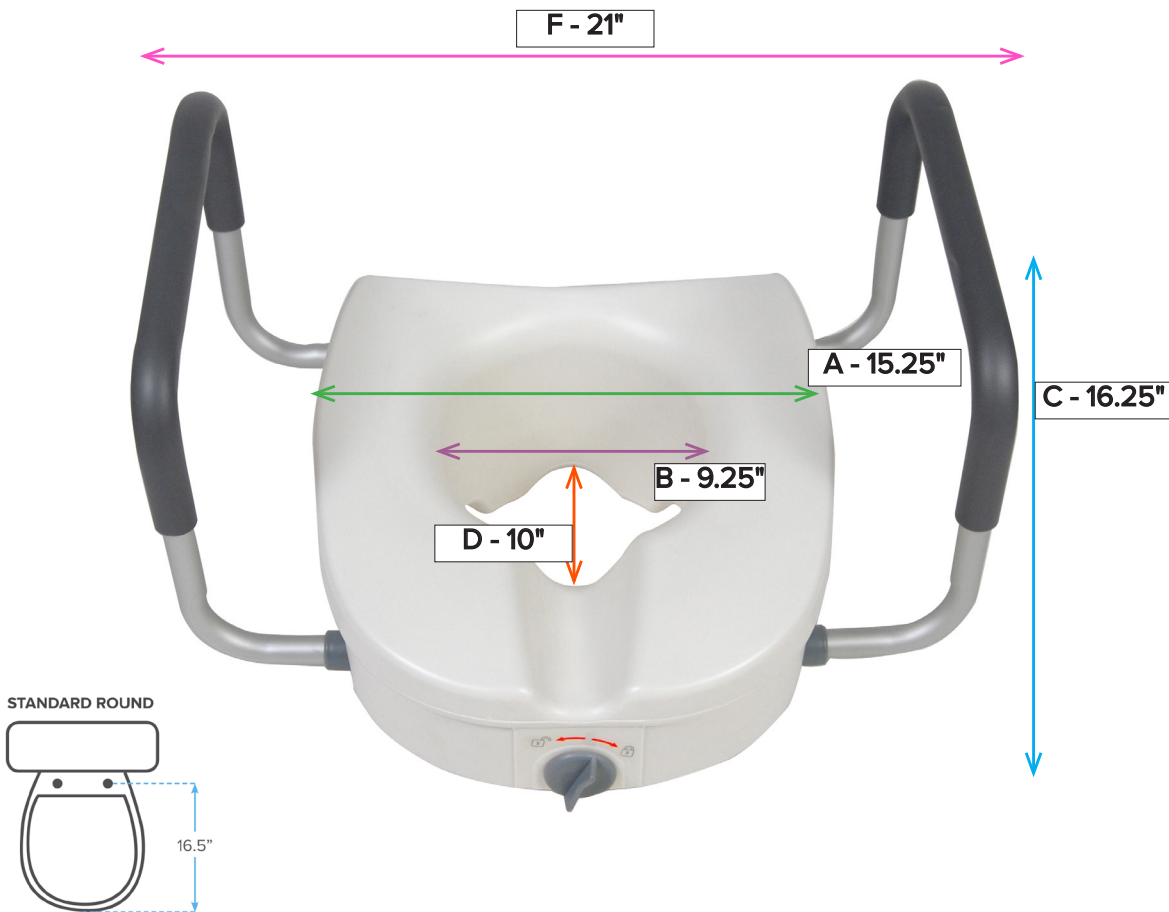

# Raised Toilet Seat with Removable Padded Arms

Item # 12008KDR

<b>A</b>	Overall Seat Width	15.25"
<b>B</b>	Inside Seat Width	9.25"
<b>C</b>	Overall Seat Depth/Length	16.25"
<b>D</b>	Inside Seat Depth/Length	10"

<b>E</b>	Overall Seat Height	5"
<b>F</b>	Overall Width (with Handles)	21"
<b>G</b>	Overall Height (with Handles)	11.5"
<b>H</b>	Mounting Hole Width	N/A

<b>I</b>	Seat Lock Range	11.25"-15.25"
----------	-----------------	---------------